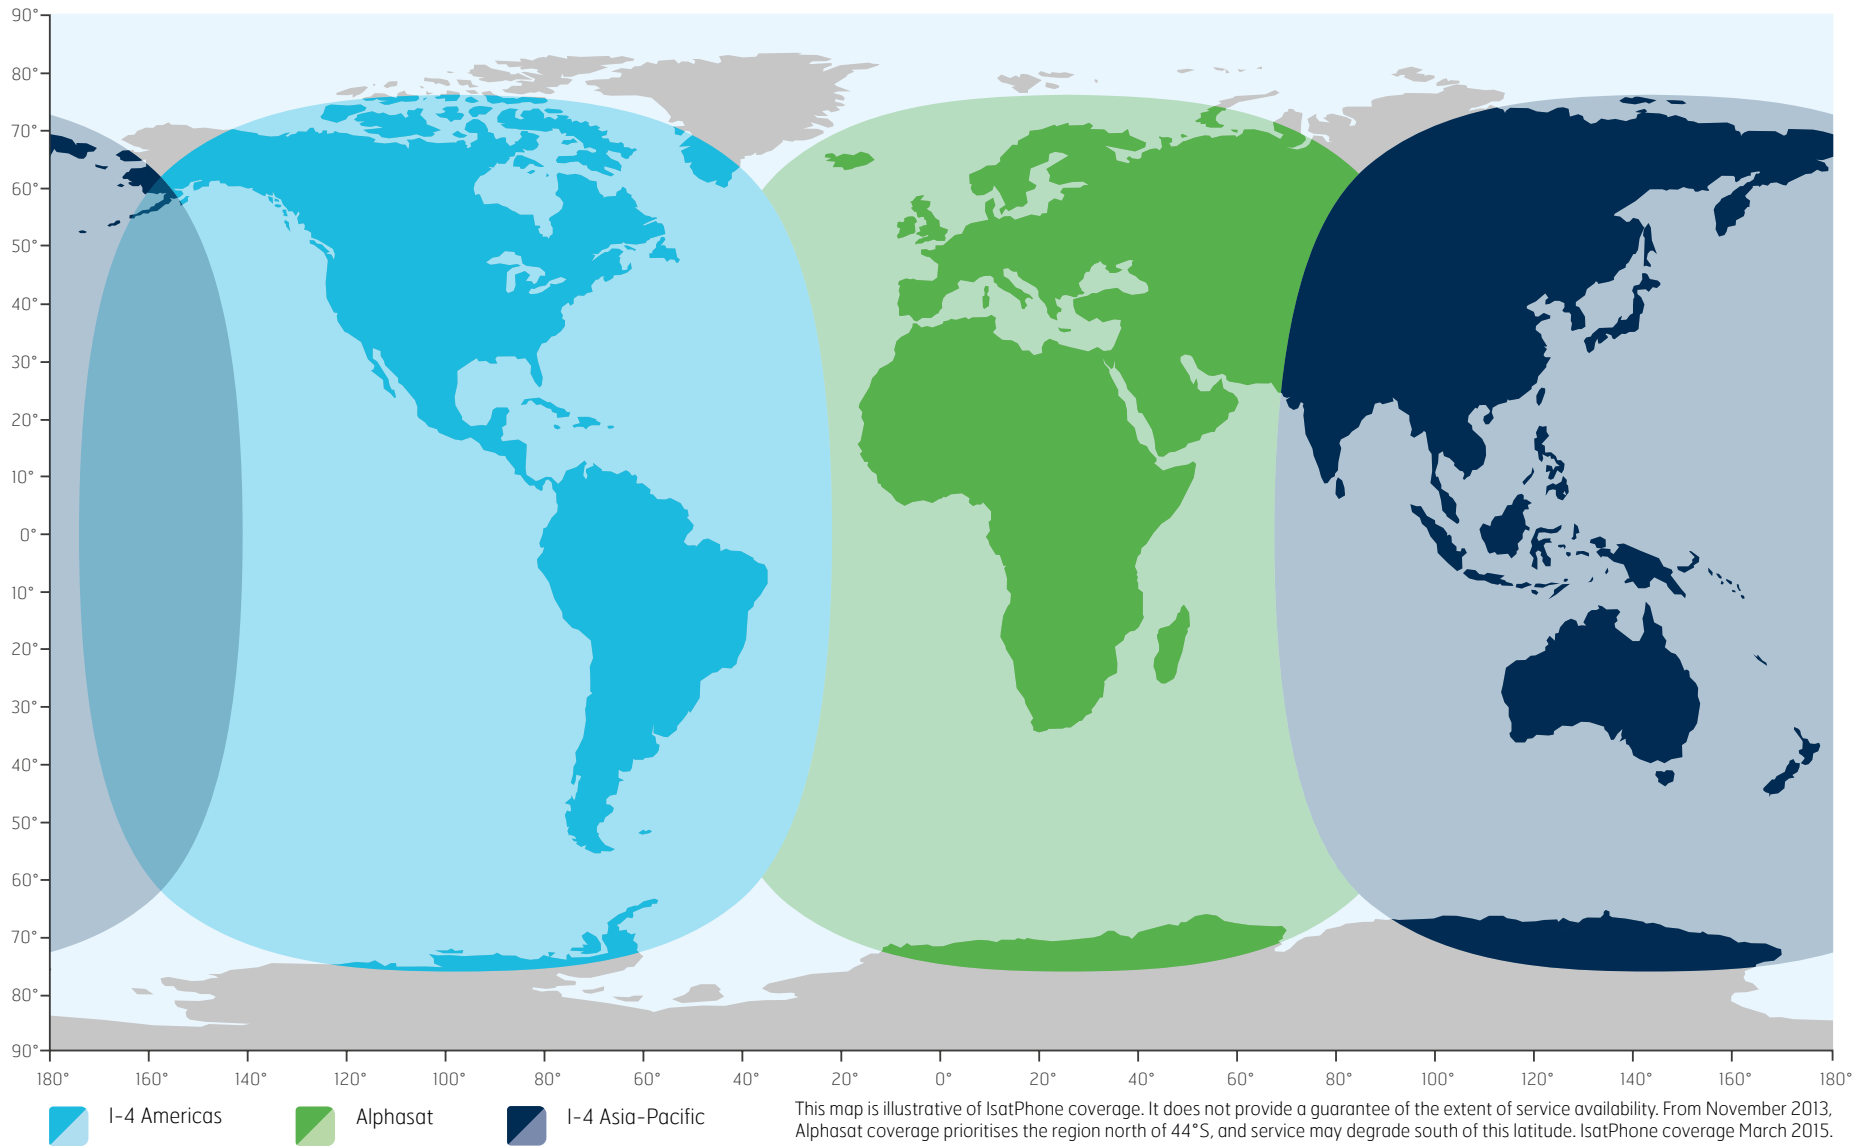

IsatPhone coverage

This map is illustrative of IsatPhone coverage. It does not provide a guarantee of the extent of service availability. From November 2013, Alphasat coverage prioritises the region north of 44°S, and service may degrade south of this latitude. IsatPhone coverage March 2015.